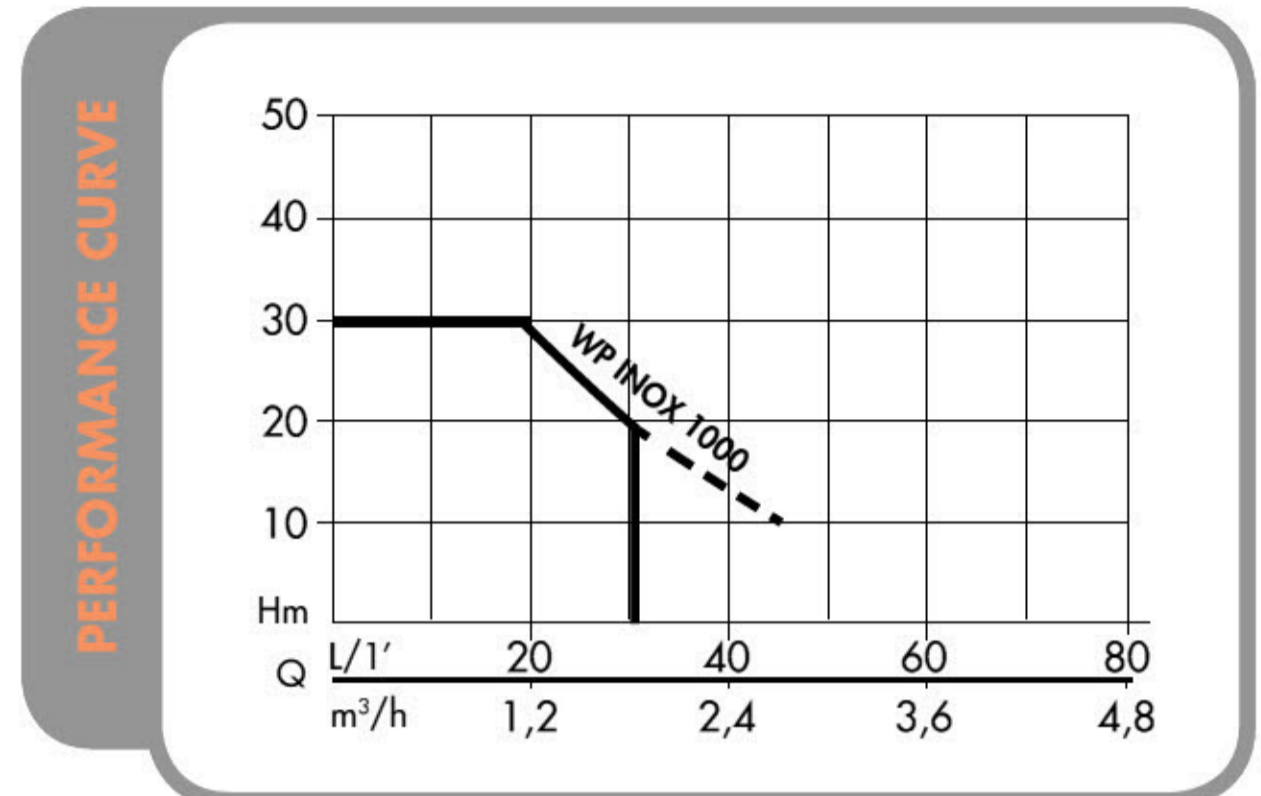

- + stainless steel pump body
- + 24L steel tank

**Model:** WATERPRESS INOX 1000  
**Part Number:** N5209570  
**Barcode:** 8010583125450

Self-priming booster set with stainless steel pump body and 24l steel tank.

#### Technical data:

Absorbed power	800W	Tank capacity	24L
Voltage	230V	Protection class	IPX4
Flow rate	3300 l/h	Power cable	1,5m H05 RNF
Max.Head	46m	Suction/Delivery port.	33.25mm (1")
Rated current	4A	Weight	13.8Kg
Pump body	Stainless steel	Packaging dimensions	54 x 29.3 x 60.3 cm
N° Impellers	1	PCS per Pallet	20
Tank	Steel		